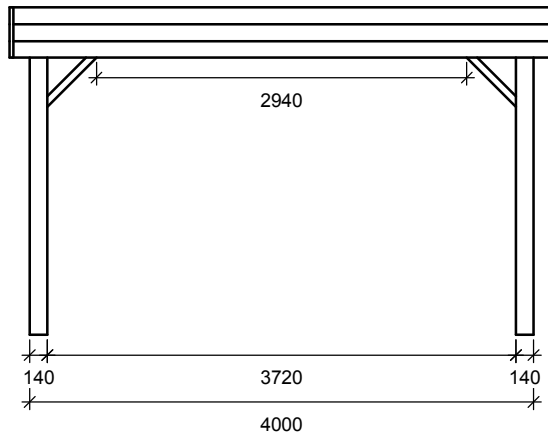

carport 8,00m x 4,00m

carport 4 x 8	plan type
surface:32m2	Date : 07-08-2008