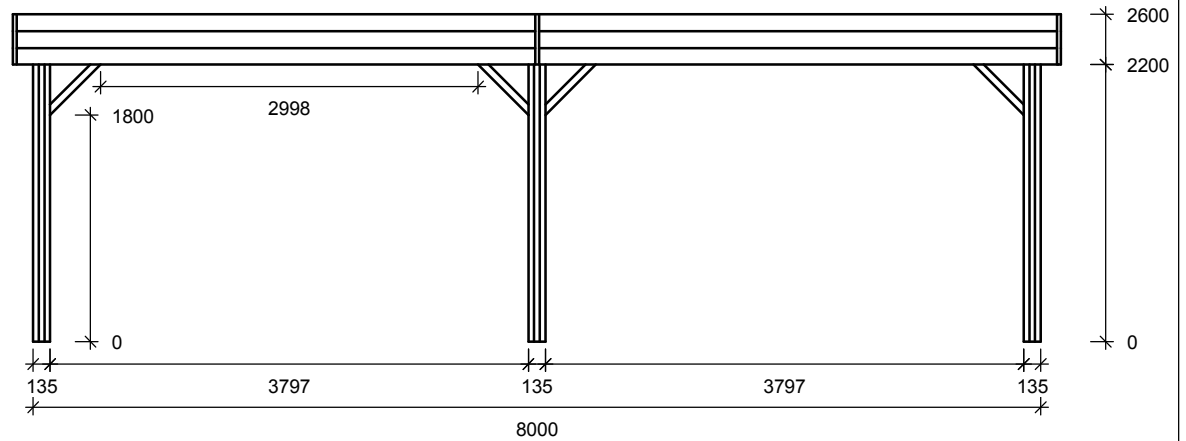

carport 8,00m x 4,00m

carport 4 x 8	plan type
surface:32m2	Date : 07-08-2008