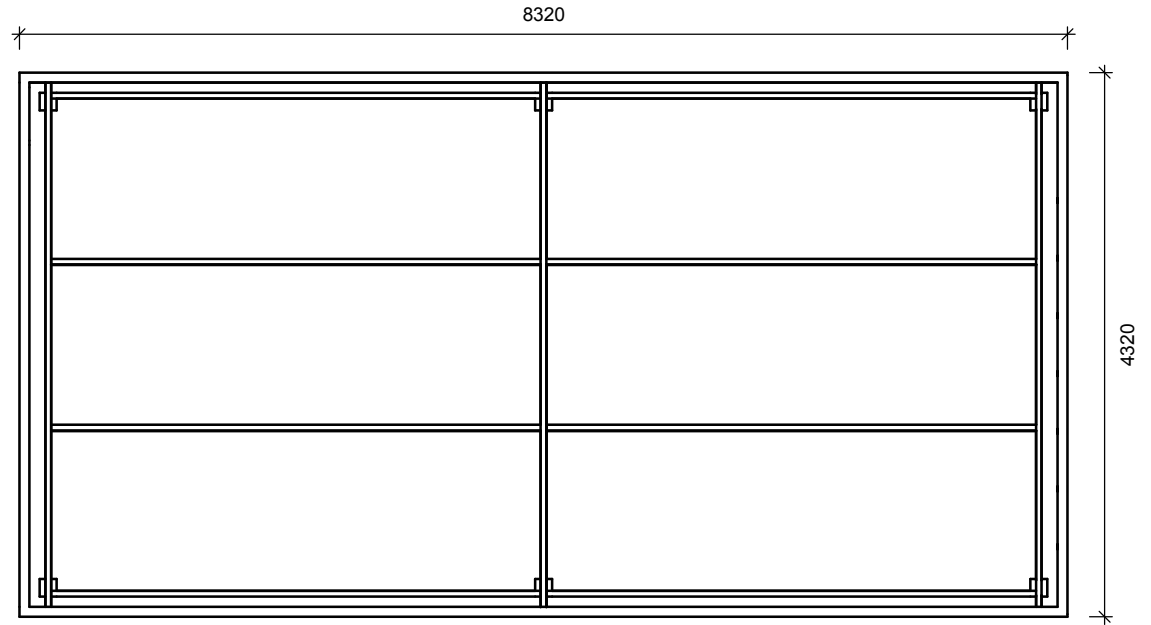

carport 8,00m x 4,00m

carport 4 x 8	plan type
surface:32m2	Date : 07-08-2008